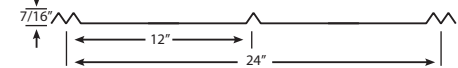

Secure-Seam

Perma-Lok

Mechanical-Seam

Ships Directly from Manufacturing Site

5V - 24" coverage

Corrugated - 24" coverage

Available in 1/4" and 7/8" rib height

M-Panel - 36" coverage