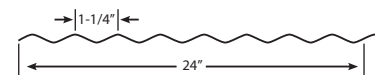

Secure-Seam

Perma-Lok

Mechanical-Seam

Ships Directly from Manufacturing Site

5V - 24" coverage

Corrugated - 24" coverage

Available in 1/4" and 7/8" rib height

M-Panel - 36" coverage